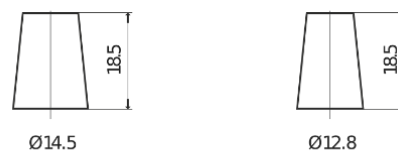

Terminal Type