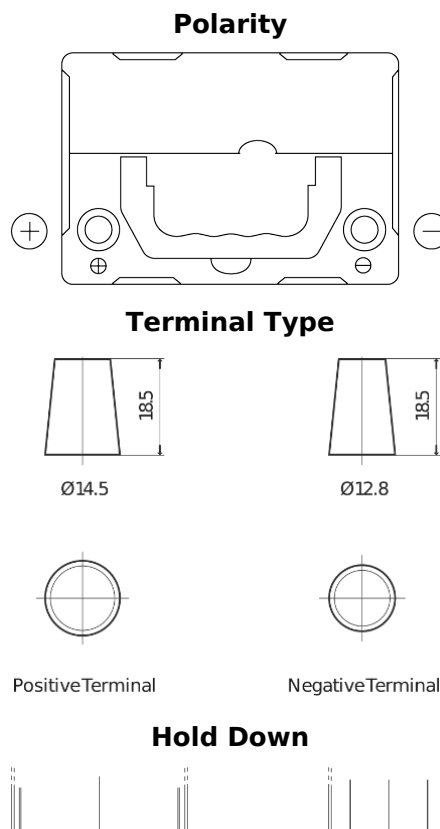

**Product overview**

Batteries for Cars

**Excell EB357**

Part number	EB357
Technology	Flooded
EAN/GTIN	3661024034340
Voltage	12 V
Capacity	35 Ah
CCA	240 A
Length	187 mm
Width	127 mm
Height	220 mm
Box size	B19
Polarity	ETN 1
Terminal Type	JIS taper post
Hold Down	B0
Weights (subject of variation)	8.90 kg