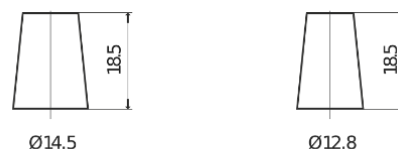

**Product overview**

Batteries for Cars

**Excell EB357**

|                                |                |
|--------------------------------|----------------|
| Part number                    | EB357          |
| Technology                     | Flooded        |
| EAN/GTIN                       | 3661024034340  |
| Voltage                        | 12 V           |
| Capacity                       | 35 Ah          |
| CCA                            | 240 A          |
| Length                         | 187 mm         |
| Width                          | 127 mm         |
| Height                         | 220 mm         |
| Box size                       | B19            |
| Polarity                       | ETN 1          |
| Terminal Type                  | JIS taper post |
| Hold Down                      | B0             |
| Weights (subject of variation) | 8.90 kg        |

**Polarity**

**Terminal Type**

Positive Terminal

Negative Terminal

**Hold Down**

Design, features and specifications are subject to change without notice. We disclaim any representation or warranty, express or implied, concerning the data or recommendations, and in no event shall be liable for any loss or damage claimed to have arisen as a result. Some products may not be available in your local market.