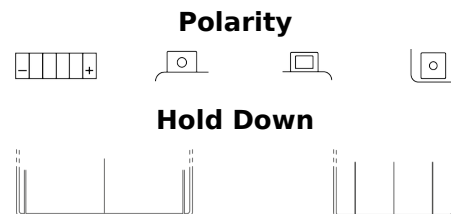

Product overview

Batteries for Motorcycles, ATVs, Snowmobiles, Garden

AGM MC (Dry) ETX14L-BS

Part number	ETX14L-BS
Technology	AGM
EAN/GTIN	3661024036320
Voltage	12 V
Capacity	12 Ah
CCA	200 A
Length	150 mm
Width	90 mm
Height	145 mm
Box size	C56
Polarity	ETN 0
Terminal Type	M04
Hold Down	B0
Weights (subject of variation)	4.50 kg