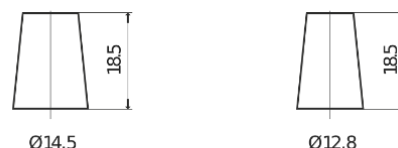

**Product overview**

Batteries for Cars

**Power DB357**

Part number	DB357
Technology	Flooded
EAN/GTIN	3661024024341
Voltage	12 V
Capacity	35 Ah
CCA	240 A
Length	187 mm
Width	127 mm
Height	220 mm
Box size	B19
Polarity	ETN 1
Terminal Type	JIS taper post
Hold Down	B0
Weights (subject of variation)	8.90 kg

**Polarity**

**Terminal Type**

Positive Terminal

Negative Terminal

**Hold Down**

Design, features and specifications are subject to change without notice. We disclaim any representation or warranty, express or implied, concerning the data or recommendations, and in no event shall be liable for any loss or damage claimed to have arisen as a result. Some products may not be available in your local market.