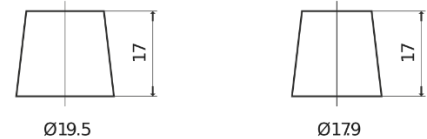

**Product overview**

Batteries for Trucks, Buses, Construction, Agriculture

**StartPRO EG1402**

Part number	EG1402
Technology	Flooded
EAN/GTIN	3661024035347
Voltage	12 V
Capacity	140 Ah
CCA	900 A
Length	508 mm
Width	175 mm
Height	205 mm
Box size	ATM
Polarity	ETN 0
Terminal Type	EN taper post
Hold Down	B1
Weights (subject of variation)	33.80 kg

**Polarity**

**Terminal Type**

Positive Terminal

Negative Terminal

**Hold Down**

Design, features and specifications are subject to change without notice. We disclaim any representation or warranty, express or implied, concerning the data or recommendations, and in no event shall be liable for any loss or damage claimed to have arisen as a result. Some products may not be available in your local market.