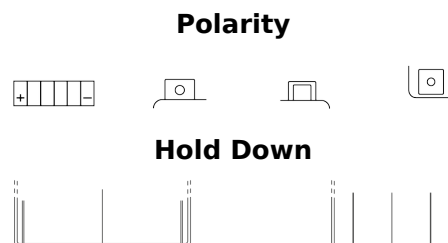

### Li-Ion ELTX14H

Part number	ELTX14H
Technology	Li-Ion
EAN/GTIN	3661024036801
Voltage	12 V
Capacity	4 Ah
CCA	240 A
Watt hour	48 Wh
Length	150 mm
Width	90 mm
Height	95 mm
Box size	C53
Polarity	ETN 1
Terminal Type	M12
Hold Down	B0
Weights (subject of variation)	0.90 kg