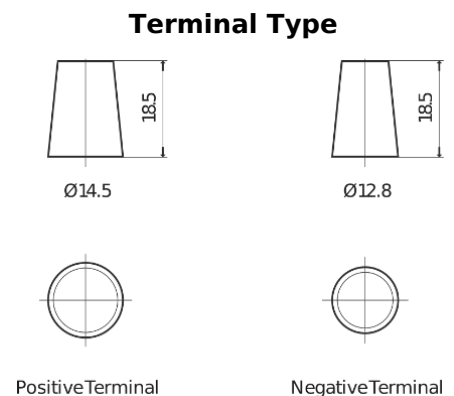

Product overview

Batteries for Cars

Technica TB356

Part number	TB356
Technology	Flooded
EAN/GTIN	3661024054331
Voltage	12 V
Capacity	35 Ah
CCA	240 A
Length	187 mm
Width	127 mm
Height	220 mm
Box size	B19
Polarity	ETN 0
Terminal Type	JIS taper post
Hold Down	B0
Weights (subject of variation)	8.90 kg