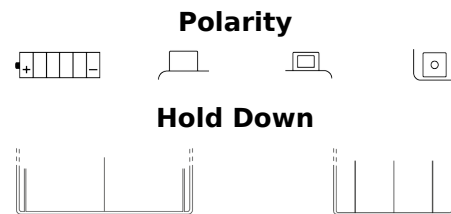

Product overview

Batteries for Motorcycles, ATVs, Snowmobiles, Garden

Conventional EB14-A2

| | |
|--------------------------------|---------------|
| Part number | EB14-A2 |
| Technology | Flooded |
| EAN/GTIN | 3661024033404 |
| Voltage | 12 V |
| Capacity | 14 Ah |
| CCA | 145 A |
| Length | 135 mm |
| Width | 90 mm |
| Height | 165 mm |
| Box size | C49 |
| Polarity | ETN 1 |
| Terminal Type | M08 |
| Hold Down | B0 |
| Weights (subject of variation) | 4.60 kg |