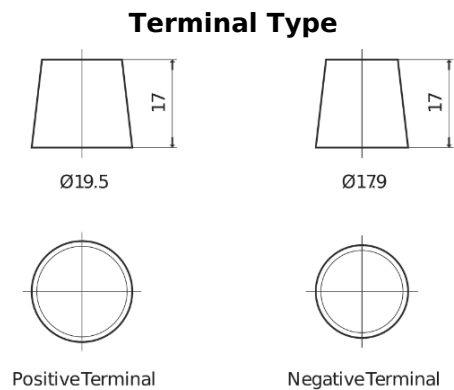

Product overview

Batteries for Marine and Leisure

Dual EFB TZ650

Part number	TZ650
Technology	EFB
EAN/GTIN	3661024057486
Voltage	12 V
Capacity	75.0 Ah
CCA	750 A
Watt hour	650 Wh
Length	260 mm
Width	173 mm
Height	222 mm
Box size	D26
Polarity	ETN 1
Terminal Type	EN taper post
Hold Down	B0
Weights (subject of variation)	19.00 kg