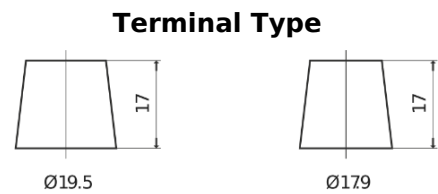

Product overview

Batteries for Trucks, Buses, Construction, Agriculture

EndurancePRO EFB TX2253

Part number	TX2253
Technology	EFB
EAN/GTIN	3661024056632
Voltage	12 V
Capacity	225.0 Ah
CCA	1150 A
Length	518 mm
Width	274 mm
Height	240 mm
Box size	D06
Polarity	ETN 3
Terminal Type	EN taper post
Hold Down	B0
Weights (subject of variation)	60.10 kg