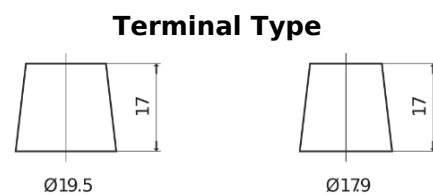

Product overview

Batteries for Trucks, Buses, Construction, Agriculture

EndurancePRO EFB TX2253

Part number	TX2253
Technology	EFB
EAN/GTIN	3661024056632
Voltage	12 V
Capacity	225.0 Ah
CCA	1150 A
Length	518 mm
Width	274 mm
Height	240 mm
Box size	D06
Polarity	ETN 3
Terminal Type	EN taper post
Hold Down	B0
Weights (subject of variation)	60.10 kg