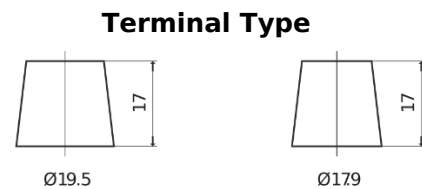

Product overview

Batteries for Trucks, Buses, Construction, Agriculture

EndurancePRO EFB TX2253

Part number	TX2253
Technology	EFB
EAN/GTIN	3661024056632
Voltage	12 V
Capacity	225.0 Ah
CCA	1150 A
Length	518 mm
Width	274 mm
Height	240 mm
Box size	D06
Polarity	ETN 3
Terminal Type	EN taper post
Hold Down	B0
Weights (subject of variation)	60.10 kg