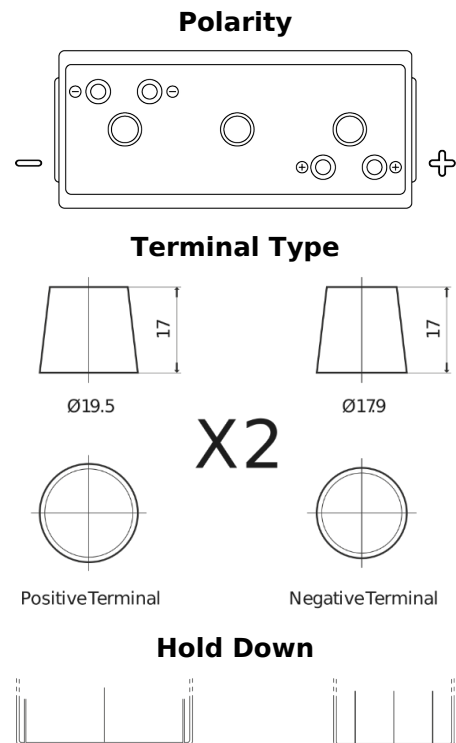

Product overview

Batteries for Marine and Leisure

Vintage EU200-6

Part number	EU200-6
Technology	Flooded
EAN/GTIN	3661024036139
Voltage	6 V
Capacity	200 Ah
CCA	1150 A
Length	398 mm
Width	174 mm
Height	234 mm
Box size	M06
Polarity	ETN 0
Terminal Type	Twin EN taper posts
Hold Down	B0
Weights (subject of variation)	27.80 kg