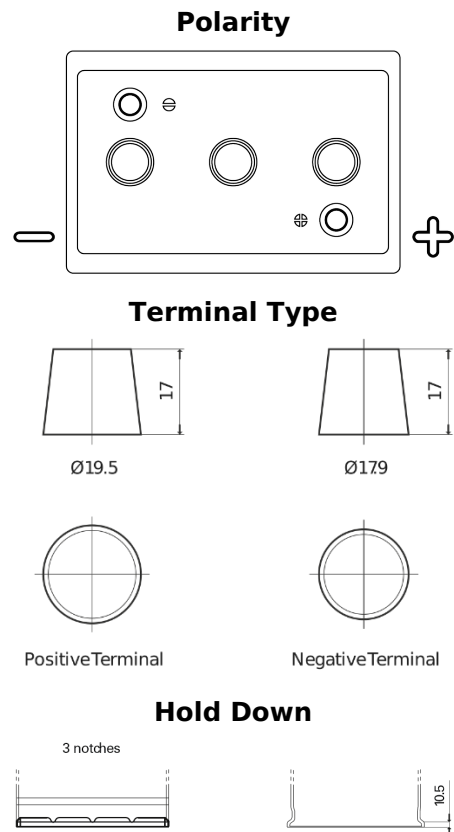

**Product overview**

Batteries for Marine and Leisure

**Vintage EU140-6**

Part number	EU140-6
Technology	Flooded
EAN/GTIN	3661024036153
Voltage	6 V
Capacity	140 Ah
CCA	900 A
Length	257 mm
Width	175 mm
Height	236 mm
Box size	M04
Polarity	ETN 0
Terminal Type	EN taper post
Hold Down	B1
Weights (subject of variation)	18.40 kg