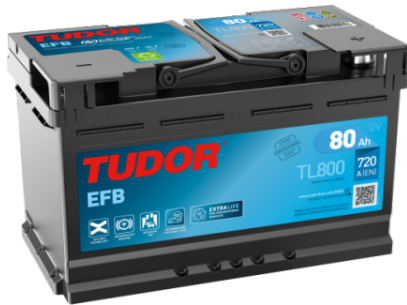

**Product overview**

Batteries for Cars

**EFB TL800**

Part number	TL800
Technology	EFB
EAN/GTIN	3661024055703
Voltage	12 V
Capacity	80.0 Ah
CCA	800 A
Length	315 mm
Width	175 mm
Height	190 mm
Box size	L04
Polarity	ETN 0
Terminal Type	EN taper post
Hold Down	B13
Weights (subject of variation)	22.10 kg