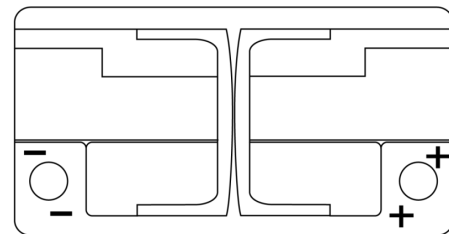

Product overview

Batteries for Cars

EFB TL800

Part number	TL800
Technology	EFB
EAN/GTIN	3661024055703
Voltage	12 V
Capacity	80.0 Ah
CCA	800 A
Length	315 mm
Width	175 mm
Height	190 mm
Box size	L04
Polarity	ETN 0
Terminal Type	EN taper post
Hold Down	B13
Weights (subject of variation)	22.10 kg

Polarity

Terminal Type

Positive Terminal

Negative Terminal

Hold Down

Design, features and specifications are subject to change without notice. We disclaim any representation or warranty, express or implied, concerning the data or recommendations, and in no event shall be liable for any loss or damage claimed to have arisen as a result. Some products may not be available in your local market.