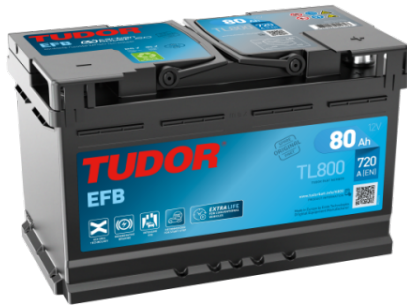

Product overview

Batteries for Cars

EFB TL800

Part number	TL800
Technology	EFB
EAN/GTIN	3661024055703
Voltage	12 V
Capacity	80.0 Ah
CCA	800 A
Length	315 mm
Width	175 mm
Height	190 mm
Box size	L04
Polarity	ETN 0
Terminal Type	EN taper post
Hold Down	B13
Weights (subject of variation)	22.10 kg