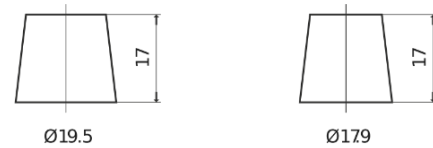

Product overview

Batteries for Cars

EFB TL800

Part number	TL800
Technology	EFB
EAN/GTIN	3661024055703
Voltage	12 V
Capacity	80.0 Ah
CCA	800 A
Length	315 mm
Width	175 mm
Height	190 mm
Box size	L04
Polarity	ETN 0
Terminal Type	EN taper post
Hold Down	B13
Weights (subject of variation)	22.10 kg

Polarity

Terminal Type

Positive Terminal

Negative Terminal

Hold Down

Design, features and specifications are subject to change without notice. We disclaim any representation or warranty, express or implied, concerning the data or recommendations, and in no event shall be liable for any loss or damage claimed to have arisen as a result. Some products may not be available in your local market.