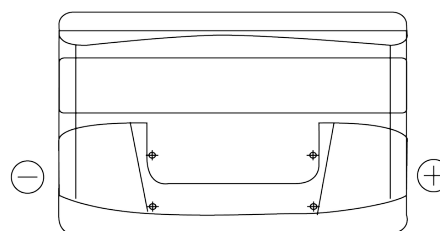

Product overview

Batteries for Cars

Excell EB1000

| | |
|--------------------------------|---------------|
| Part number | EB1000 |
| Technology | Flooded |
| EAN/GTIN | 3661024034715 |
| Voltage | 12 V |
| Capacity | 100 Ah |
| CCA | 720 A |
| Length | 315 mm |
| Width | 175 mm |
| Height | 205 mm |
| Box size | LH4 |
| Polarity | ETN 0 |
| Terminal Type | EN taper post |
| Hold Down | B13 |
| Weights (subject of variation) | 21.90 kg |

Polarity

Terminal Type

Positive Terminal

Negative Terminal

Hold Down

Design, features and specifications are subject to change without notice. We disclaim any representation or warranty, express or implied, concerning the data or recommendations, and in no event shall be liable for any loss or damage claimed to have arisen as a result. Some products may not be available in your local market.