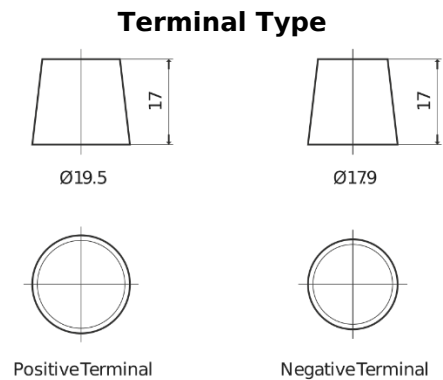

Product overview

Batteries for Cars

Technica TB852

Part number	TB852
Technology	Flooded
EAN/GTIN	3661024054669
Voltage	12 V
Capacity	85 Ah
CCA	760 A
Length	353 mm
Width	175 mm
Height	175 mm
Box size	LB5
Polarity	ETN 0
Terminal Type	EN taper post
Hold Down	B13
Weights (subject of variation)	19.40 kg