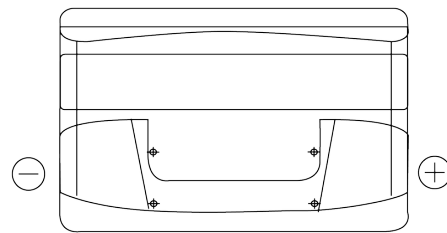

Product overview

Batteries for Cars

Technica TB852

Part number	TB852
Technology	Flooded
EAN/GTIN	3661024054669
Voltage	12 V
Capacity	85 Ah
CCA	760 A
Length	353 mm
Width	175 mm
Height	175 mm
Box size	LB5
Polarity	ETN 0
Terminal Type	EN taper post
Hold Down	B13
Weights (subject of variation)	19.40 kg

Polarity

Terminal Type

Positive Terminal

Negative Terminal

Hold Down

Design, features and specifications are subject to change without notice. We disclaim any representation or warranty, express or implied, concerning the data or recommendations, and in no event shall be liable for any loss or damage claimed to have arisen as a result. Some products may not be available in your local market.