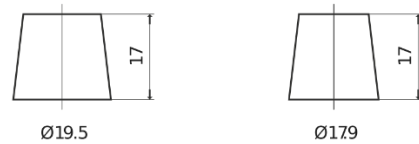

Terminal Type