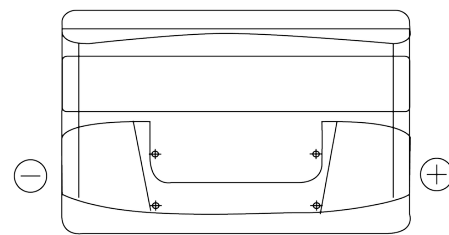

Product overview

Batteries for Cars

Formula FB852

Part number	FB852
Technology	Flooded
EAN/GTIN	3661024044660
Voltage	12 V
Capacity	85 Ah
CCA	760 A
Length	353 mm
Width	175 mm
Height	175 mm
Box size	LB5
Polarity	ETN 0
Terminal Type	EN taper post
Hold Down	B13
Weights (subject of variation)	19.40 kg

Polarity

Terminal Type

Positive Terminal

Negative Terminal

Hold Down

Design, features and specifications are subject to change without notice. We disclaim any representation or warranty, express or implied, concerning the data or recommendations, and in no event shall be liable for any loss or damage claimed to have arisen as a result. Some products may not be available in your local market.