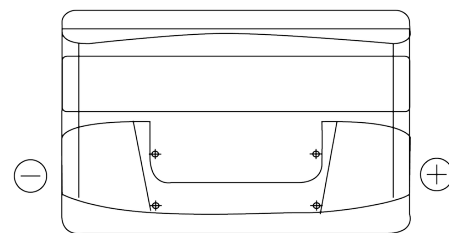

Product overview

Batteries for Cars

Excell EB852

Part number	EB852
Technology	Flooded
EAN/GTIN	3661024034661
Voltage	12 V
Capacity	85 Ah
CCA	760 A
Length	353 mm
Width	175 mm
Height	175 mm
Box size	LB5
Polarity	ETN 0
Terminal Type	EN taper post
Hold Down	B13
Weights (subject of variation)	19.40 kg

Polarity

Terminal Type

Hold Down

Design, features and specifications are subject to change without notice. We disclaim any representation or warranty, express or implied, concerning the data or recommendations, and in no event shall be liable for any loss or damage claimed to have arisen as a result. Some products may not be available in your local market.