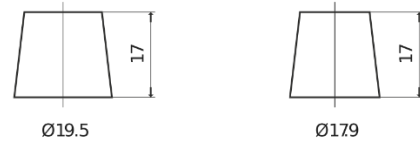

Product overview

Batteries for Cars

Excell EB852

Part number	EB852
Technology	Flooded
EAN/GTIN	3661024034661
Voltage	12 V
Capacity	85 Ah
CCA	760 A
Length	353 mm
Width	175 mm
Height	175 mm
Box size	LB5
Polarity	ETN 0
Terminal Type	EN taper post
Hold Down	B13
Weights (subject of variation)	19.40 kg

Polarity

Terminal Type

Positive Terminal

Negative Terminal

Hold Down

Design, features and specifications are subject to change without notice. We disclaim any representation or warranty, express or implied, concerning the data or recommendations, and in no event shall be liable for any loss or damage claimed to have arisen as a result. Some products may not be available in your local market.