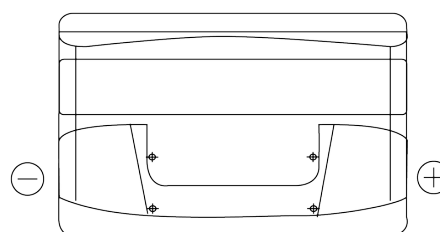

**Product overview**

Batteries for Cars

**Power DB852**

Part number	DB852
Technology	Flooded
EAN/GTIN	3661024024662
Voltage	12 V
Capacity	85 Ah
CCA	760 A
Length	353 mm
Width	175 mm
Height	175 mm
Box size	LB5
Polarity	ETN 0
Terminal Type	EN taper post
Hold Down	B13
Weights (subject of variation)	19.40 kg

**Polarity**

**Terminal Type**

Positive Terminal

Negative Terminal

**Hold Down**

Design, features and specifications are subject to change without notice. We disclaim any representation or warranty, express or implied, concerning the data or recommendations, and in no event shall be liable for any loss or damage claimed to have arisen as a result. Some products may not be available in your local market.