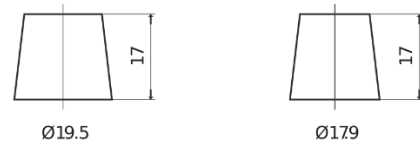

Product overview

Batteries for Cars

Power DB852

Part number	DB852
Technology	Flooded
EAN/GTIN	3661024024662
Voltage	12 V
Capacity	85 Ah
CCA	760 A
Length	353 mm
Width	175 mm
Height	175 mm
Box size	LB5
Polarity	ETN 0
Terminal Type	EN taper post
Hold Down	B13
Weights (subject of variation)	19.40 kg

Polarity

Terminal Type

Positive Terminal

Negative Terminal

Hold Down

Design, features and specifications are subject to change without notice. We disclaim any representation or warranty, express or implied, concerning the data or recommendations, and in no event shall be liable for any loss or damage claimed to have arisen as a result. Some products may not be available in your local market.