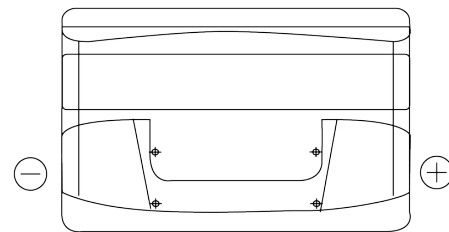

Product overview

Batteries for Cars

Power DB852

Part number	DB852
Technology	Flooded
EAN/GTIN	3661024024662
Voltage	12 V
Capacity	85 Ah
CCA	760 A
Length	353 mm
Width	175 mm
Height	175 mm
Box size	LB5
Polarity	ETN 0
Terminal Type	EN taper post
Hold Down	B13
Weights (subject of variation)	19.40 kg

Polarity

Terminal Type

Positive Terminal

Negative Terminal

Hold Down

Design, features and specifications are subject to change without notice. We disclaim any representation or warranty, express or implied, concerning the data or recommendations, and in no event shall be liable for any loss or damage claimed to have arisen as a result. Some products may not be available in your local market.