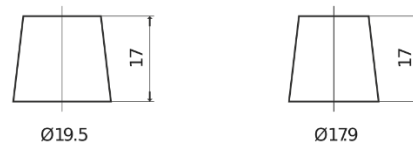

Terminal Type