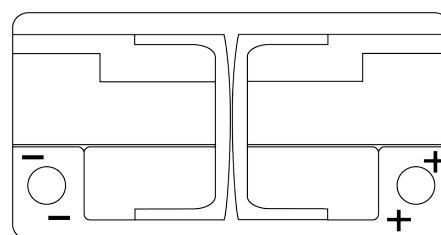

Product overview

Batteries for Cars

Premium EA852

Part number	EA852
Technology	Flooded
EAN/GTIN	3661024034296
Voltage	12 V
Capacity	85 Ah
CCA	800 A
Length	315 mm
Width	175 mm
Height	175 mm
Box size	LB4
Polarity	ETN 0
Terminal Type	EN taper post
Hold Down	B13
Weights (subject of variation)	18.60 kg

Polarity

Terminal Type

Positive Terminal

Negative Terminal

Hold Down

Design, features and specifications are subject to change without notice. We disclaim any representation or warranty, express or implied, concerning the data or recommendations, and in no event shall be liable for any loss or damage claimed to have arisen as a result. Some products may not be available in your local market.