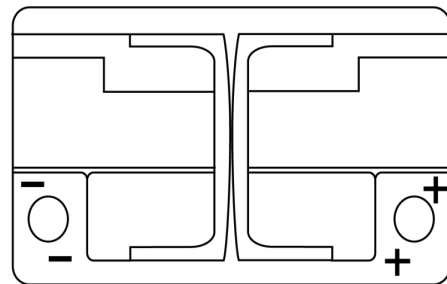

**Product overview**

Batteries for Cars

**AGM TK700**

Part number	TK700
Technology	AGM
EAN/GTIN	3661024055710
Voltage	12 V
Capacity	70.0 Ah
CCA	760 A
Length	278 mm
Width	175 mm
Height	190 mm
Box size	L03
Polarity	ETN 0
Terminal Type	EN taper post
Hold Down	B13
Weights (subject of variation)	20.60 kg

**Polarity**

**Terminal Type**

Positive Terminal

Negative Terminal

**Hold Down**

Design, features and specifications are subject to change without notice. We disclaim any representation or warranty, express or implied, concerning the data or recommendations, and in no event shall be liable for any loss or damage claimed to have arisen as a result. Some products may not be available in your local market.