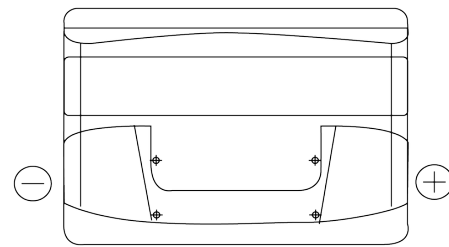

**Product overview**

Batteries for Cars

**Technica TB802**

Part number	TB802
Technology	Flooded
EAN/GTIN	3661024054652
Voltage	12 V
Capacity	80 Ah
CCA	700 A
Length	315 mm
Width	175 mm
Height	175 mm
Box size	LB4
Polarity	ETN 0
Terminal Type	EN taper post
Hold Down	B13
Weights (subject of variation)	17.80 kg

**Polarity**

**Terminal Type**

Positive Terminal

Negative Terminal

**Hold Down**

Design, features and specifications are subject to change without notice. We disclaim any representation or warranty, express or implied, concerning the data or recommendations, and in no event shall be liable for any loss or damage claimed to have arisen as a result. Some products may not be available in your local market.