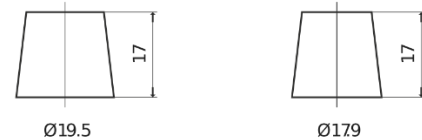

**Product overview**

Batteries for Cars

**Technica TB802**

Part number	TB802
Technology	Flooded
EAN/GTIN	3661024054652
Voltage	12 V
Capacity	80 Ah
CCA	700 A
Length	315 mm
Width	175 mm
Height	175 mm
Box size	LB4
Polarity	ETN 0
Terminal Type	EN taper post
Hold Down	B13
Weights (subject of variation)	17.80 kg

**Polarity**

**Terminal Type**

Positive Terminal

Negative Terminal

**Hold Down**

Design, features and specifications are subject to change without notice. We disclaim any representation or warranty, express or implied, concerning the data or recommendations, and in no event shall be liable for any loss or damage claimed to have arisen as a result. Some products may not be available in your local market.