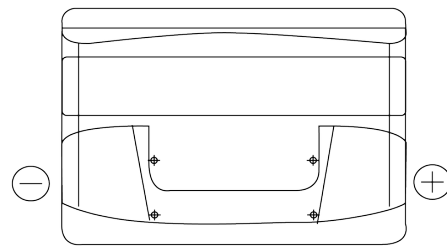

Product overview

Batteries for Cars

Technica TB802

Part number	TB802
Technology	Flooded
EAN/GTIN	3661024054652
Voltage	12 V
Capacity	80 Ah
CCA	700 A
Length	315 mm
Width	175 mm
Height	175 mm
Box size	LB4
Polarity	ETN 0
Terminal Type	EN taper post
Hold Down	B13
Weights (subject of variation)	17.80 kg

Polarity

Terminal Type

Positive Terminal

Negative Terminal

Hold Down

Design, features and specifications are subject to change without notice. We disclaim any representation or warranty, express or implied, concerning the data or recommendations, and in no event shall be liable for any loss or damage claimed to have arisen as a result. Some products may not be available in your local market.