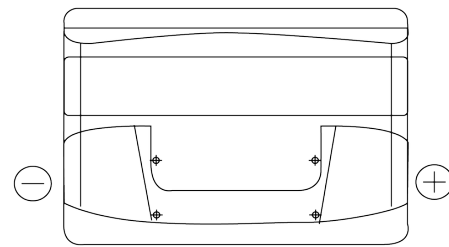

Product overview

Batteries for Cars

Excell EB802

| | |
|--------------------------------|---------------|
| Part number | EB802 |
| Technology | Flooded |
| EAN/GTIN | 3661024034654 |
| Voltage | 12 V |
| Capacity | 80 Ah |
| CCA | 700 A |
| Length | 315 mm |
| Width | 175 mm |
| Height | 175 mm |
| Box size | LB4 |
| Polarity | ETN 0 |
| Terminal Type | EN taper post |
| Hold Down | B13 |
| Weights (subject of variation) | 17.80 kg |

Polarity

Terminal Type

Positive Terminal

Negative Terminal

Hold Down

Design, features and specifications are subject to change without notice. We disclaim any representation or warranty, express or implied, concerning the data or recommendations, and in no event shall be liable for any loss or damage claimed to have arisen as a result. Some products may not be available in your local market.