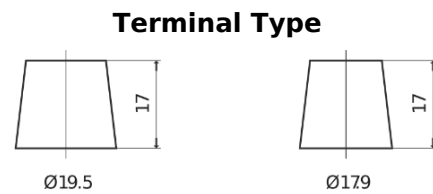

Product overview

Batteries for Trucks, Buses, Construction, Agriculture

PowerPRO Agri&Construction TJ2353

Part number	TJ2353
Technology	Flooded
EAN/GTIN	3661024056748
Voltage	12 V
Capacity	235.0 Ah
CCA	1450 A
Length	518 mm
Width	274 mm
Height	240 mm
Box size	D06
Polarity	ETN 3
Terminal Type	EN taper post
Hold Down	B0
Weights (subject of variation)	59.70 kg