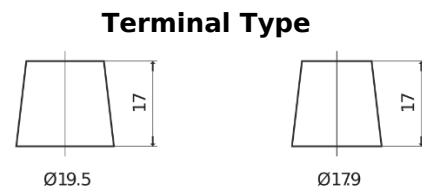

Product overview

Batteries for Trucks, Buses, Construction, Agriculture

PowerPRO Agri&Construction TJ2353

Part number	TJ2353
Technology	Flooded
EAN/GTIN	3661024056748
Voltage	12 V
Capacity	235.0 Ah
CCA	1450 A
Length	518 mm
Width	274 mm
Height	240 mm
Box size	D06
Polarity	ETN 3
Terminal Type	EN taper post
Hold Down	B0
Weights (subject of variation)	59.70 kg