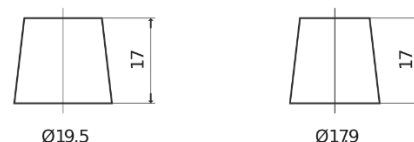

Terminal Type