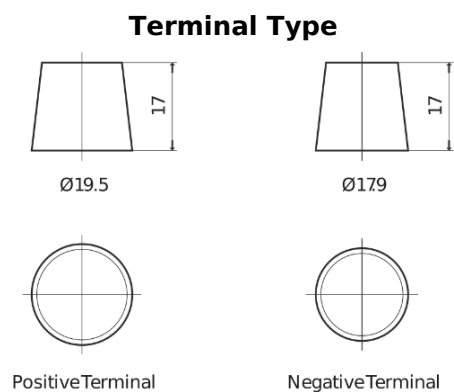

Product overview

Batteries for Trucks, Buses, Construction, Agriculture

PowerPRO Agri&Construction TJ1723

Part number	TJ1723
Technology	Flooded
EAN/GTIN	3661024056731
Voltage	12 V
Capacity	172.0 Ah
CCA	1390 A
Length	513 mm
Width	223 mm
Height	223 mm
Box size	D05
Polarity	ETN 3
Terminal Type	EN taper post
Hold Down	B0
Weights (subject of variation)	48.80 kg