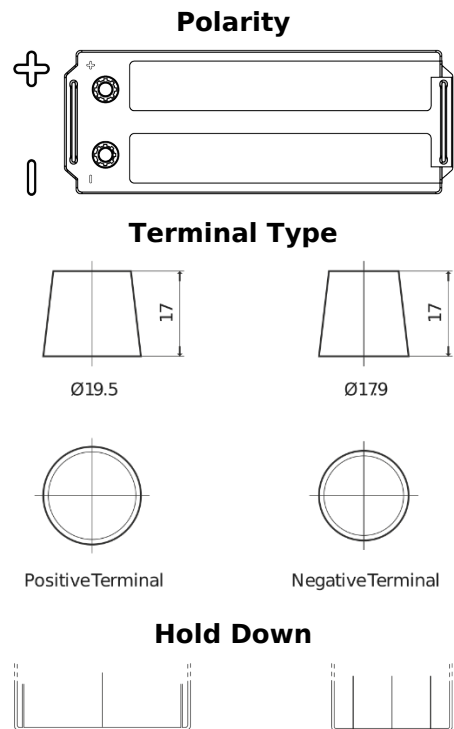

Product overview

Batteries for Trucks, Buses, Construction, Agriculture

PowerPRO Agri&Construction TJ1523

Part number	TJ1523
Technology	Flooded
EAN/GTIN	3661024056724
Voltage	12 V
Capacity	152.0 Ah
CCA	1130 A
Length	513 mm
Width	189 mm
Height	223 mm
Box size	D04
Polarity	ETN 3
Terminal Type	EN taper post
Hold Down	B0
Weights (subject of variation)	40.30 kg