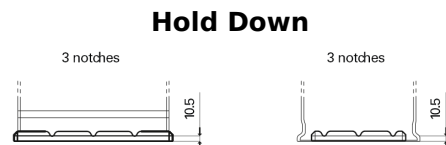

**Product overview**

Batteries for Trucks, Buses, Construction, Agriculture

**PowerPRO Agri&Construction TJ1355**

Part number	TJ1355
Technology	Flooded
EAN/GTIN	3661024056779
Voltage	12 V
Capacity	135.0 Ah
CCA	1000 A
Length	514 mm
Width	175 mm
Height	210 mm
Box size	DB8
Polarity	ETN 3
Terminal Type	EN taper post
Hold Down	B3
Weights (subject of variation)	36.00 kg