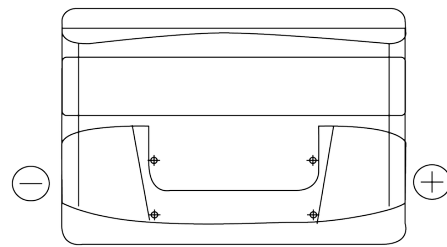

Product overview

Batteries for Cars

Formula FB712

Part number	FB712
Technology	Flooded
EAN/GTIN	3661024044646
Voltage	12 V
Capacity	71 Ah
CCA	670 A
Length	278 mm
Width	175 mm
Height	175 mm
Box size	LB3
Polarity	ETN 0
Terminal Type	EN taper post
Hold Down	B13
Weights (subject of variation)	15.30 kg

Polarity

Terminal Type

Positive Terminal

Negative Terminal

Hold Down

Design, features and specifications are subject to change without notice. We disclaim any representation or warranty, express or implied, concerning the data or recommendations, and in no event shall be liable for any loss or damage claimed to have arisen as a result. Some products may not be available in your local market.