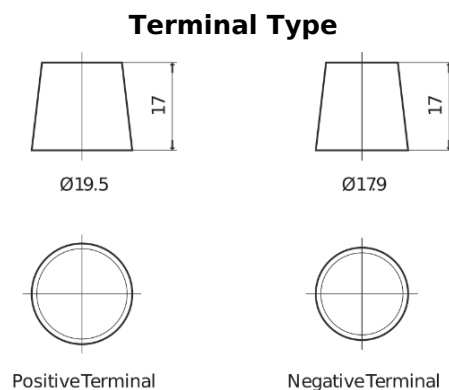

Product overview

Batteries for Trucks, Buses, Construction, Agriculture

StartPRO TG2254

| | |
|--------------------------------|---------------|
| Part number | TG2254 |
| Technology | Flooded |
| EAN/GTIN | 3661024057448 |
| Voltage | 12 V |
| Capacity | 225.0 Ah |
| CCA | 1200 A |
| Length | 518 mm |
| Width | 274 mm |
| Height | 240 mm |
| Box size | D06 |
| Polarity | ETN 4 |
| Terminal Type | EN taper post |
| Hold Down | B0 |
| Weights (subject of variation) | 54.90 kg |