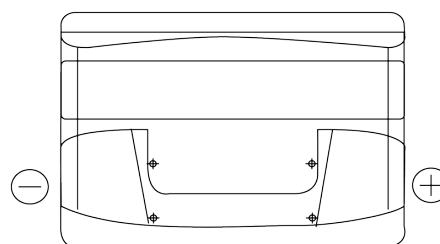

**Product overview**

Batteries for Cars

**Excell EB712**

Part number	EB712
Technology	Flooded
EAN/GTIN	3661024034647
Voltage	12 V
Capacity	71 Ah
CCA	670 A
Length	278 mm
Width	175 mm
Height	175 mm
Box size	LB3
Polarity	ETN 0
Terminal Type	EN taper post
Hold Down	B13
Weights (subject of variation)	15.30 kg

**Polarity**

**Terminal Type**

**Hold Down**

Design, features and specifications are subject to change without notice. We disclaim any representation or warranty, express or implied, concerning the data or recommendations, and in no event shall be liable for any loss or damage claimed to have arisen as a result. Some products may not be available in your local market.