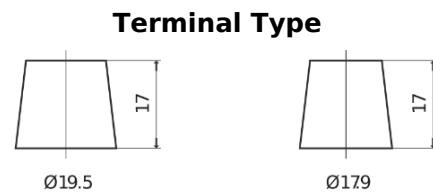

**Product overview**

Batteries for Trucks, Buses, Construction, Agriculture

**StartPRO TG2253**

Part number	TG2253
Technology	Flooded
EAN/GTIN	3661024057431
Voltage	12 V
Capacity	225.0 Ah
CCA	1200 A
Length	518 mm
Width	274 mm
Height	240 mm
Box size	D06
Polarity	ETN 3
Terminal Type	EN taper post
Hold Down	B0
Weights (subject of variation)	54.90 kg