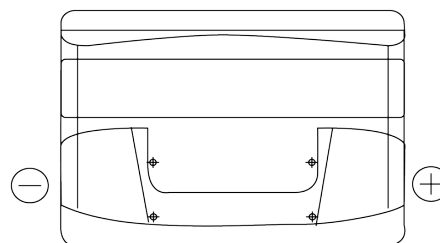

Product overview

Batteries for Cars

Power DB712

Part number	DB712
Technology	Flooded
EAN/GTIN	3661024024648
Voltage	12 V
Capacity	71 Ah
CCA	670 A
Length	278 mm
Width	175 mm
Height	175 mm
Box size	LB3
Polarity	ETN 0
Terminal Type	EN taper post
Hold Down	B13
Weights (subject of variation)	15.30 kg

Polarity

Terminal Type

Positive Terminal

Negative Terminal

Hold Down

Design, features and specifications are subject to change without notice. We disclaim any representation or warranty, express or implied, concerning the data or recommendations, and in no event shall be liable for any loss or damage claimed to have arisen as a result. Some products may not be available in your local market.