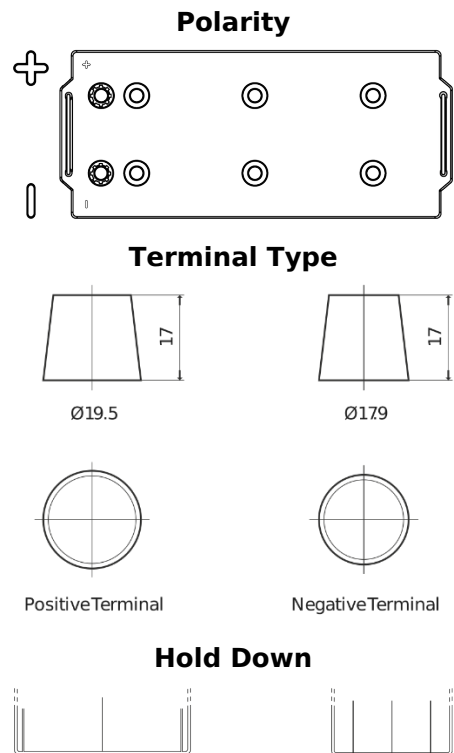

Product overview

Batteries for Trucks, Buses, Construction, Agriculture

StartPRO TG1803

Part number	TG1803
Technology	Flooded
EAN/GTIN	3661024055444
Voltage	12 V
Capacity	180.0 Ah
CCA	1000 A
Length	513 mm
Width	223 mm
Height	223 mm
Box size	D05
Polarity	ETN 3
Terminal Type	EN taper post
Hold Down	B0
Weights (subject of variation)	42.80 kg