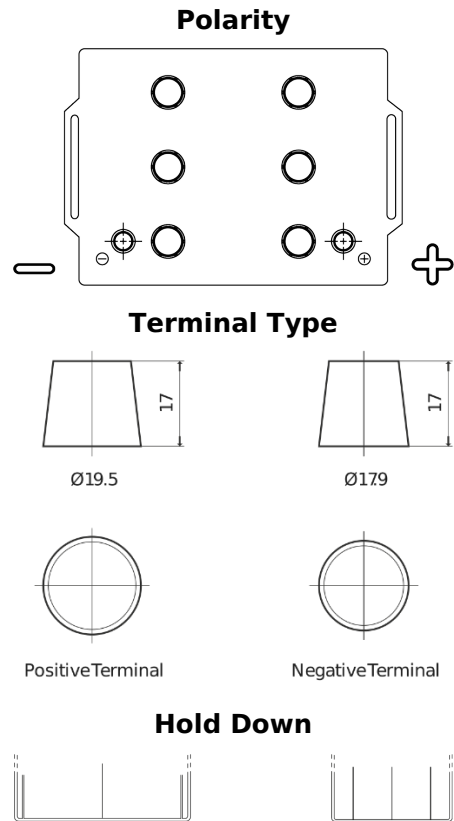

Product overview

Batteries for Trucks, Buses, Construction, Agriculture

StartPRO TG145A

Part number	TG145A
Technology	Flooded
EAN/GTIN	3661024055550
Voltage	12 V
Capacity	145.0 Ah
CCA	1000 A
Length	360 mm
Width	253 mm
Height	240 mm
Box size	F21
Polarity	ETN 6
Terminal Type	EN taper post
Hold Down	B0
Weights (subject of variation)	38.10 kg