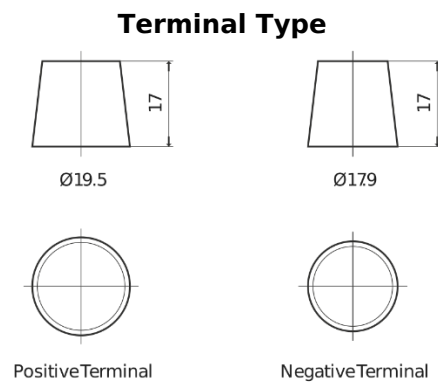

Product overview

Batteries for Trucks, Buses, Construction, Agriculture

StartPRO TG1406

Part number	TG1406
Technology	Flooded
EAN/GTIN	3661024055499
Voltage	12 V
Capacity	140.0 Ah
CCA	800 A
Length	510 mm
Width	175 mm
Height	225 mm
Box size	D08
Polarity	ETN 4
Terminal Type	EN taper post
Hold Down	B3
Weights (subject of variation)	33.50 kg