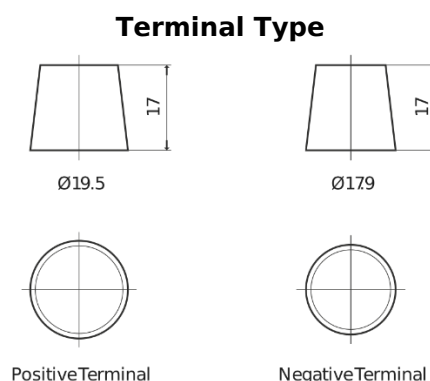

Product overview

Batteries for Trucks, Buses, Construction, Agriculture

StartPRO TG1403

Part number	TG1403
Technology	Flooded
EAN/GTIN	3661024055420
Voltage	12 V
Capacity	140.0 Ah
CCA	800 A
Length	513 mm
Width	189 mm
Height	223 mm
Box size	D04
Polarity	ETN 3
Terminal Type	EN taper post
Hold Down	B0
Weights (subject of variation)	34.10 kg