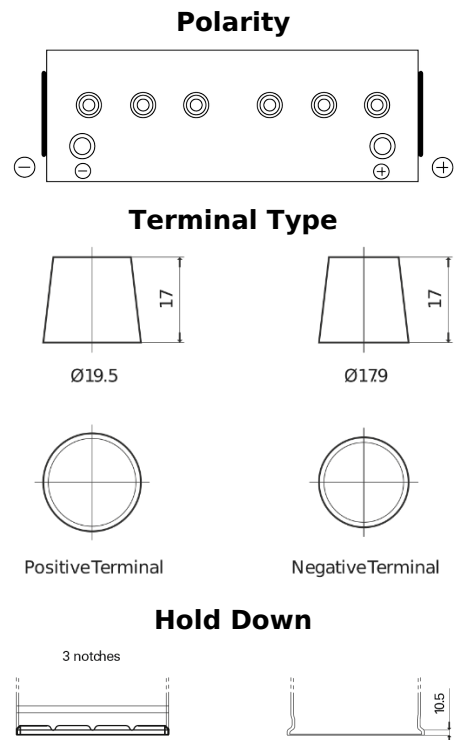

**Product overview**

Batteries for Trucks, Buses, Construction, Agriculture

**StartPRO TG1402**

Part number	TG1402
Technology	Flooded
EAN/GTIN	3661024055345
Voltage	12 V
Capacity	140.0 Ah
CCA	900 A
Length	508 mm
Width	175 mm
Height	205 mm
Box size	ATM
Polarity	ETN 0
Terminal Type	EN taper post
Hold Down	B1
Weights (subject of variation)	33.80 kg