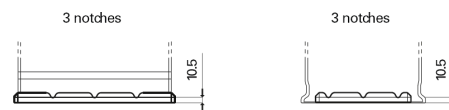

Product overview

Batteries for Trucks, Buses, Construction, Agriculture

StartPRO TG1355

Part number	TG1355
Technology	Flooded
EAN/GTIN	3661024055529
Voltage	12 V
Capacity	135.0 Ah
CCA	1000 A
Length	514 mm
Width	175 mm
Height	210 mm
Box size	DB8
Polarity	ETN 3
Terminal Type	EN taper post
Hold Down	B3
Weights (subject of variation)	36.00 kg

Polarity

Terminal Type

Positive Terminal

Negative Terminal

Hold Down

Design, features and specifications are subject to change without notice. We disclaim any representation or warranty, express or implied, concerning the data or recommendations, and in no event shall be liable for any loss or damage claimed to have arisen as a result. Some products may not be available in your local market.