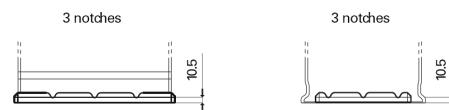

Product overview

Batteries for Trucks, Buses, Construction, Agriculture

StartPRO TG1355

Part number	TG1355
Technology	Flooded
EAN/GTIN	3661024055529
Voltage	12 V
Capacity	135.0 Ah
CCA	1000 A
Length	514 mm
Width	175 mm
Height	210 mm
Box size	DB8
Polarity	ETN 3
Terminal Type	EN taper post
Hold Down	B3
Weights (subject of variation)	36.00 kg

Polarity

Terminal Type

Positive Terminal Negative Terminal

Hold Down

Design, features and specifications are subject to change without notice. We disclaim any representation or warranty, express or implied, concerning the data or recommendations, and in no event shall be liable for any loss or damage claimed to have arisen as a result. Some products may not be available in your local market.