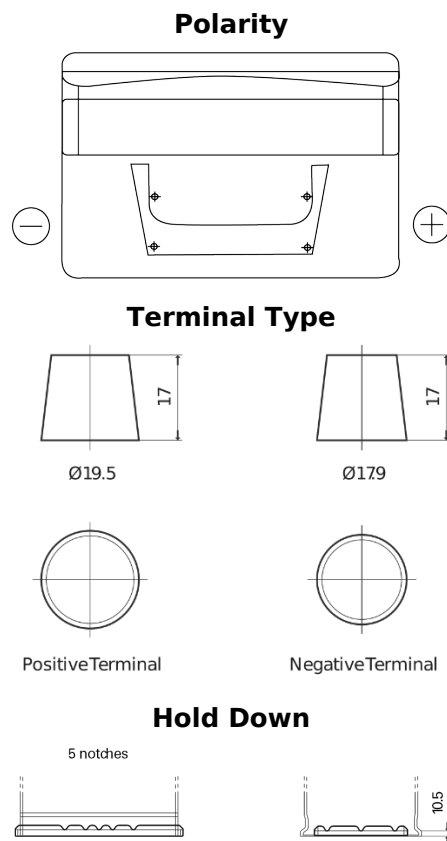

Product overview

Batteries for Cars

Classic EC652

| | |
|--------------------------------|---------------|
| Part number | EC652 |
| Technology | Flooded |
| EAN/GTIN | 3661024034869 |
| Voltage | 12 V |
| Capacity | 65 Ah |
| CCA | 540 A |
| Length | 278 mm |
| Width | 175 mm |
| Height | 175 mm |
| Box size | LB3 |
| Polarity | ETN 0 |
| Terminal Type | EN taper post |
| Hold Down | B13 |
| Weights (subject of variation) | 14.50 kg |