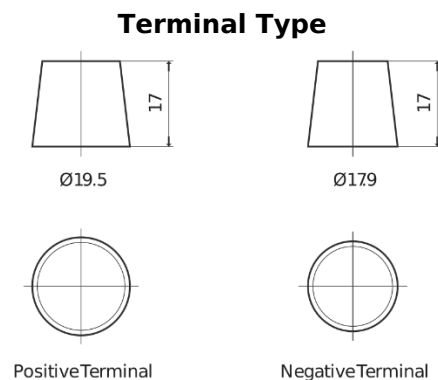

Product overview

Batteries for Trucks, Buses, Construction, Agriculture

StartPRO TG1206

| | |
|--------------------------------|---------------|
| Part number | TG1206 |
| Technology | Flooded |
| EAN/GTIN | 3661024056830 |
| Voltage | 12 V |
| Capacity | 120.0 Ah |
| CCA | 680 A |
| Length | 510 mm |
| Width | 175 mm |
| Height | 225 mm |
| Box size | D08 |
| Polarity | ETN 4 |
| Terminal Type | EN taper post |
| Hold Down | B3 |
| Weights (subject of variation) | 31.80 kg |