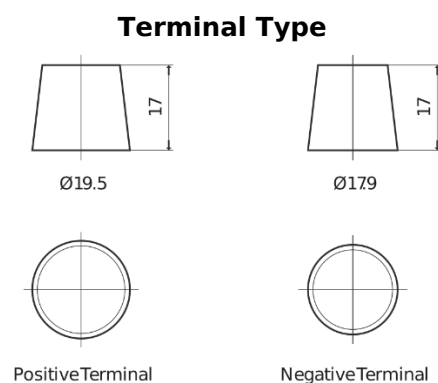

Product overview

Batteries for Trucks, Buses, Construction, Agriculture

StartPRO TG1203

| | |
|--------------------------------|---------------|
| Part number | TG1203 |
| Technology | Flooded |
| EAN/GTIN | 3661024056816 |
| Voltage | 12 V |
| Capacity | 120.0 Ah |
| CCA | 680 A |
| Length | 513 mm |
| Width | 189 mm |
| Height | 223 mm |
| Box size | D04 |
| Polarity | ETN 3 |
| Terminal Type | EN taper post |
| Hold Down | B0 |
| Weights (subject of variation) | 32.50 kg |