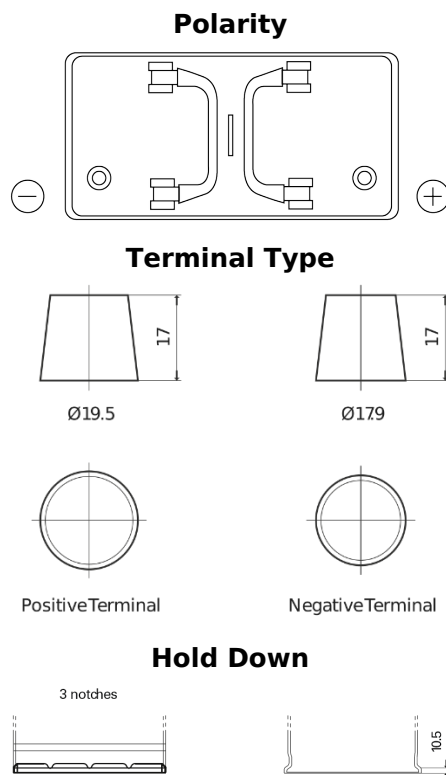

Product overview

Batteries for Trucks, Buses, Construction, Agriculture

StartPRO TG1102

Part number	TG1102
Technology	Flooded
EAN/GTIN	3661024055390
Voltage	12 V
Capacity	110.0 Ah
CCA	750 A
Length	349 mm
Width	175 mm
Height	235 mm
Box size	D02
Polarity	ETN 0
Terminal Type	EN taper post
Hold Down	B1
Weights (subject of variation)	25.40 kg