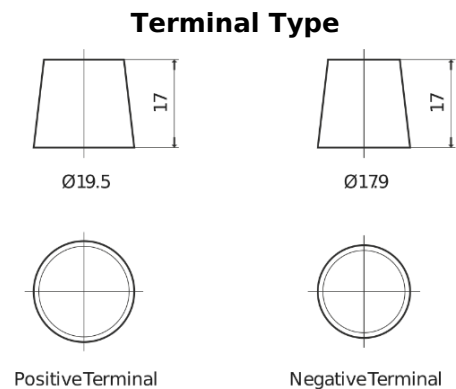

**Product overview**

Batteries for Trucks, Buses, Construction, Agriculture

**StartPRO TG1101**

Part number	TG1101
Technology	Flooded
EAN/GTIN	3661024055383
Voltage	12 V
Capacity	110.0 Ah
CCA	750 A
Length	349 mm
Width	175 mm
Height	235 mm
Box size	D02
Polarity	ETN 1
Terminal Type	EN taper post
Hold Down	B0
Weights (subject of variation)	25.40 kg