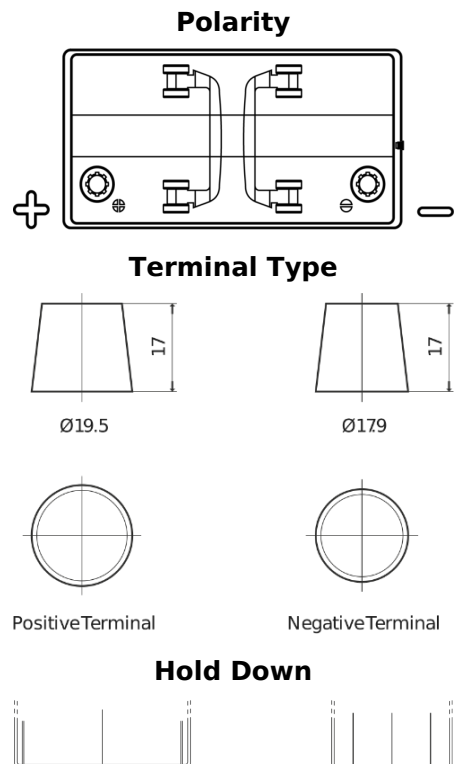

**Product overview**

Batteries for Trucks, Buses, Construction, Agriculture

**StartPRO TG1101**

Part number	TG1101
Technology	Flooded
EAN/GTIN	3661024055383
Voltage	12 V
Capacity	110.0 Ah
CCA	750 A
Length	349 mm
Width	175 mm
Height	235 mm
Box size	D02
Polarity	ETN 1
Terminal Type	EN taper post
Hold Down	B0
Weights (subject of variation)	25.40 kg