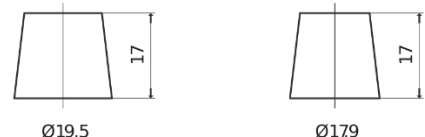

Terminal Type