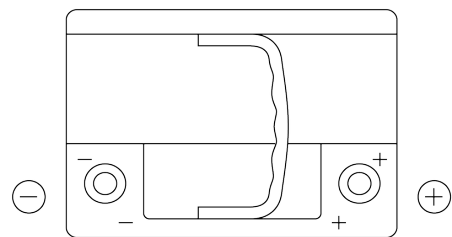

Product overview

Batteries for Cars

Premium EA612

Part number	EA612
Technology	Flooded
EAN/GTIN	3661024034272
Voltage	12 V
Capacity	61 Ah
CCA	600 A
Length	242 mm
Width	175 mm
Height	175 mm
Box size	LB2
Polarity	ETN 0
Terminal Type	EN taper post
Hold Down	B13
Weights (subject of variation)	14.00 kg

Polarity

Terminal Type

Positive Terminal

Negative Terminal

Hold Down

Design, features and specifications are subject to change without notice. We disclaim any representation or warranty, express or implied, concerning the data or recommendations, and in no event shall be liable for any loss or damage claimed to have arisen as a result. Some products may not be available in your local market.