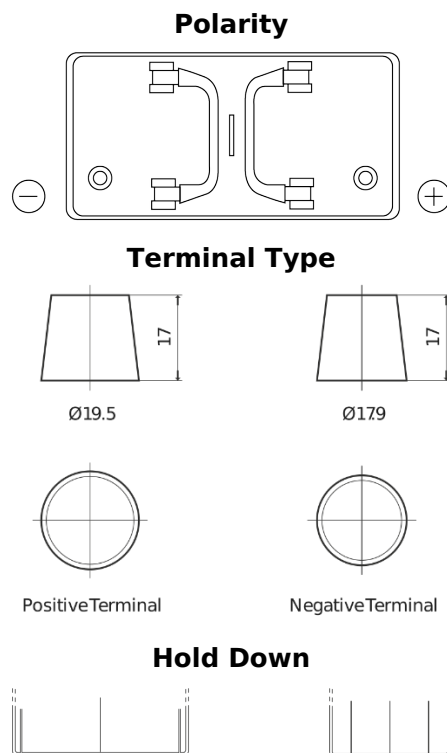

**Product overview**

Batteries for Trucks, Buses, Construction, Agriculture

**StartPRO TG1100**

Part number	TG1100
Technology	Flooded
EAN/GTIN	3661024055376
Voltage	12 V
Capacity	110.0 Ah
CCA	750 A
Length	349 mm
Width	175 mm
Height	235 mm
Box size	D02
Polarity	ETN 0
Terminal Type	EN taper post
Hold Down	B0
Weights (subject of variation)	25.40 kg