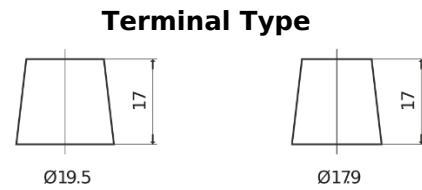

**Product overview**

Batteries for Trucks, Buses, Construction, Agriculture

**PowerPRO TF2353**

Part number	TF2353
Technology	Flooded
EAN/GTIN	3661024055321
Voltage	12 V
Capacity	235.0 Ah
CCA	1300 A
Length	518 mm
Width	274 mm
Height	240 mm
Box size	D06
Polarity	ETN 3
Terminal Type	EN taper post
Hold Down	B0
Weights (subject of variation)	56.30 kg