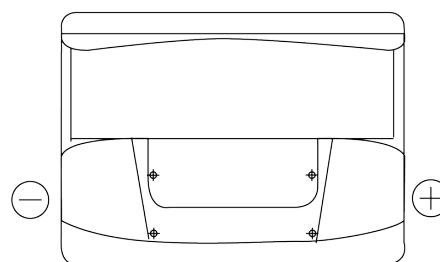

Product overview

Batteries for Cars

Technica TB602

Part number	TB602
Technology	Flooded
EAN/GTIN	3661024054638
Voltage	12 V
Capacity	60 Ah
CCA	540 A
Length	242 mm
Width	175 mm
Height	175 mm
Box size	LB2
Polarity	ETN 0
Terminal Type	EN taper post
Hold Down	B13
Weights (subject of variation)	12.90 kg

Polarity

Terminal Type

Positive Terminal

Negative Terminal

Hold Down

Design, features and specifications are subject to change without notice. We disclaim any representation or warranty, express or implied, concerning the data or recommendations, and in no event shall be liable for any loss or damage claimed to have arisen as a result. Some products may not be available in your local market.