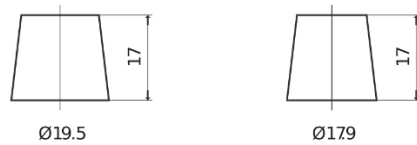

**Product overview**

Batteries for Cars

**Formula FB602**

Part number	FB602
Technology	Flooded
EAN/GTIN	3661024044639
Voltage	12 V
Capacity	60 Ah
CCA	540 A
Length	242 mm
Width	175 mm
Height	175 mm
Box size	LB2
Polarity	ETN 0
Terminal Type	EN taper post
Hold Down	B13
Weights (subject of variation)	12.90 kg

**Polarity**

**Terminal Type**

Positive Terminal

Negative Terminal

**Hold Down**

Design, features and specifications are subject to change without notice. We disclaim any representation or warranty, express or implied, concerning the data or recommendations, and in no event shall be liable for any loss or damage claimed to have arisen as a result. Some products may not be available in your local market.