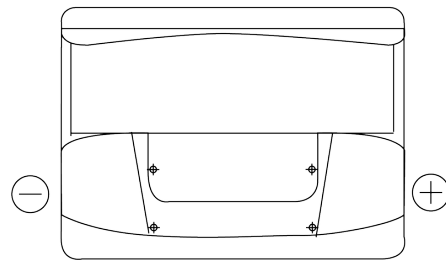

**Product overview**

Batteries for Cars

**Formula FB602**

Part number	FB602
Technology	Flooded
EAN/GTIN	3661024044639
Voltage	12 V
Capacity	60 Ah
CCA	540 A
Length	242 mm
Width	175 mm
Height	175 mm
Box size	LB2
Polarity	ETN 0
Terminal Type	EN taper post
Hold Down	B13
Weights (subject of variation)	12.90 kg

**Polarity**

**Terminal Type**

Positive Terminal

Negative Terminal

**Hold Down**

Design, features and specifications are subject to change without notice. We disclaim any representation or warranty, express or implied, concerning the data or recommendations, and in no event shall be liable for any loss or damage claimed to have arisen as a result. Some products may not be available in your local market.