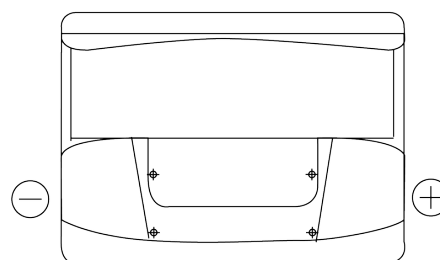

**Product overview**

Batteries for Cars

**Excell EB602**

Part number	EB602
Technology	Flooded
EAN/GTIN	3661024034630
Voltage	12 V
Capacity	60 Ah
CCA	540 A
Length	242 mm
Width	175 mm
Height	175 mm
Box size	LB2
Polarity	ETN 0
Terminal Type	EN taper post
Hold Down	B13
Weights (subject of variation)	12.90 kg

**Polarity**

**Terminal Type**

Positive Terminal

Negative Terminal

**Hold Down**

Design, features and specifications are subject to change without notice. We disclaim any representation or warranty, express or implied, concerning the data or recommendations, and in no event shall be liable for any loss or damage claimed to have arisen as a result. Some products may not be available in your local market.