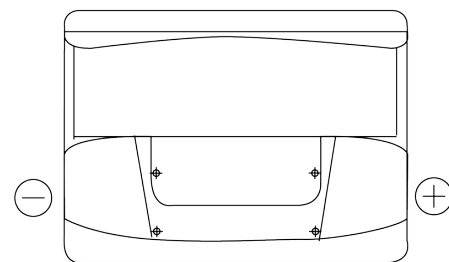

Product overview

Batteries for Cars

Excell EB602

Part number	EB602
Technology	Flooded
EAN/GTIN	3661024034630
Voltage	12 V
Capacity	60 Ah
CCA	540 A
Length	242 mm
Width	175 mm
Height	175 mm
Box size	LB2
Polarity	ETN 0
Terminal Type	EN taper post
Hold Down	B13
Weights (subject of variation)	12.90 kg

Polarity

Terminal Type

Positive Terminal

Negative Terminal

Hold Down

Design, features and specifications are subject to change without notice. We disclaim any representation or warranty, express or implied, concerning the data or recommendations, and in no event shall be liable for any loss or damage claimed to have arisen as a result. Some products may not be available in your local market.