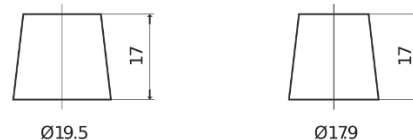

Terminal Type