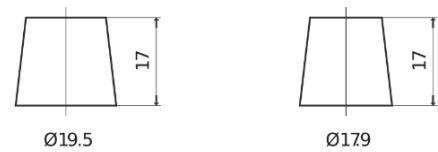

Terminal Type