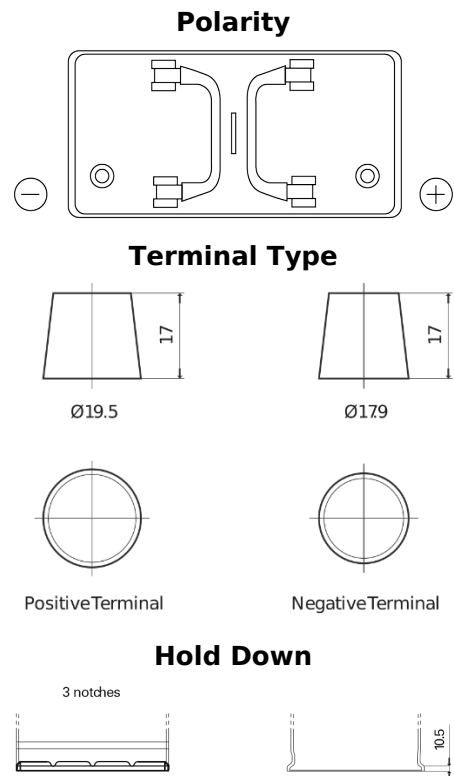

**Product overview**

Batteries for Trucks, Buses, Construction, Agriculture

**PowerPRO TF1202**

Part number	TF1202
Technology	Flooded
EAN/GTIN	3661024055277
Voltage	12 V
Capacity	120.0 Ah
CCA	870 A
Length	349 mm
Width	175 mm
Height	235 mm
Box size	D02
Polarity	ETN 0
Terminal Type	EN taper post
Hold Down	B1
Weights (subject of variation)	27.50 kg