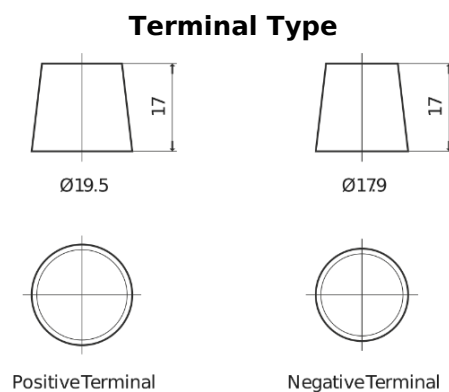

**Product overview**

Batteries for Trucks, Buses, Construction, Agriculture

**StrongPRO EFB+ TE2353**

Part number	TE2353
Technology	EFB
EAN/GTIN	3661024056694
Voltage	12 V
Capacity	235.0 Ah
CCA	1200 A
Length	518 mm
Width	274 mm
Height	240 mm
Box size	D06
Polarity	ETN 3
Terminal Type	EN taper post
Hold Down	B0
Weights (subject of variation)	58.20 kg