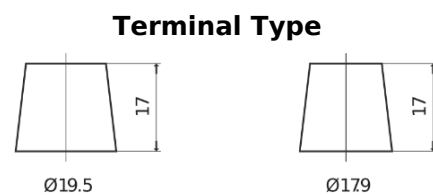

**Product overview**

Batteries for Trucks, Buses, Construction, Agriculture

**StrongPRO EFB+ TE2353**

Part number	TE2353
Technology	EFB
EAN/GTIN	3661024056694
Voltage	12 V
Capacity	235.0 Ah
CCA	1200 A
Length	518 mm
Width	274 mm
Height	240 mm
Box size	D06
Polarity	ETN 3
Terminal Type	EN taper post
Hold Down	B0
Weights (subject of variation)	58.20 kg