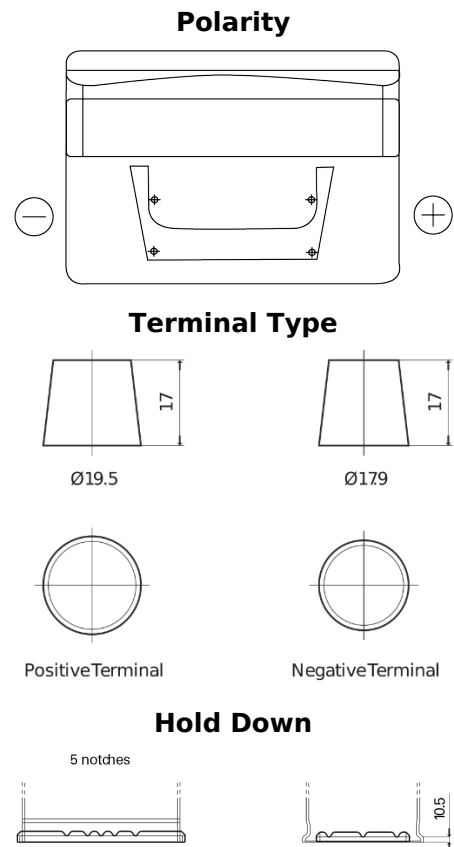

Product overview

Batteries for Cars

Standard TC542

Part number	TC542
Technology	Flooded
EAN/GTIN	3661024054850
Voltage	12 V
Capacity	54 Ah
CCA	500 A
Length	242 mm
Width	175 mm
Height	175 mm
Box size	LB2
Polarity	ETN 0
Terminal Type	EN taper post
Hold Down	B13
Weights (subject of variation)	12.90 kg