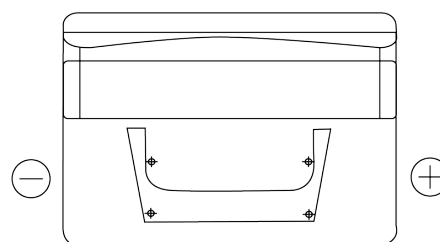

**Product overview**

Batteries for Cars

**Standard TC542**

Part number	TC542
Technology	Flooded
EAN/GTIN	3661024054850
Voltage	12 V
Capacity	54 Ah
CCA	500 A
Length	242 mm
Width	175 mm
Height	175 mm
Box size	LB2
Polarity	ETN 0
Terminal Type	EN taper post
Hold Down	B13
Weights (subject of variation)	12.90 kg

**Polarity**

**Terminal Type**

Positive Terminal

Negative Terminal

**Hold Down**

Design, features and specifications are subject to change without notice. We disclaim any representation or warranty, express or implied, concerning the data or recommendations, and in no event shall be liable for any loss or damage claimed to have arisen as a result. Some products may not be available in your local market.