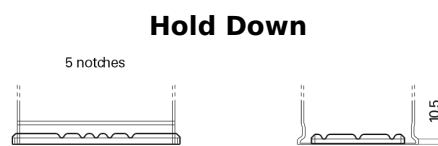

**Product overview**

Batteries for Cars

**Classic EC542**

Part number	EC542
Technology	Flooded
EAN/GTIN	3661024034852
Voltage	12 V
Capacity	54 Ah
CCA	500 A
Length	242 mm
Width	175 mm
Height	175 mm
Box size	LB2
Polarity	ETN 0
Terminal Type	EN taper post
Hold Down	B13
Weights (subject of variation)	12.90 kg