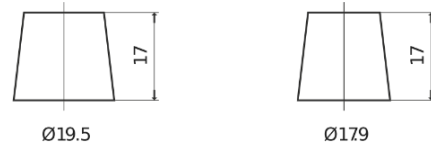

**Product overview**

Batteries for Trucks, Buses, Construction, Agriculture

**Endurance+PRO Gel TD851T**

Part number	TD851T
Technology	GEL
EAN/GTIN	3661024057615
Voltage	12 V
Capacity	85.0 Ah
CCA	350 A
Length	349 mm
Width	175 mm
Height	235 mm
Box size	D02
Polarity	ETN 1
Terminal Type	EN taper post
Hold Down	B0
Weights (subject of variation)	29.50 kg

**Polarity**

**Terminal Type**

Positive Terminal

Negative Terminal

**Hold Down**

Design, features and specifications are subject to change without notice. We disclaim any representation or warranty, express or implied, concerning the data or recommendations, and in no event shall be liable for any loss or damage claimed to have arisen as a result. Some products may not be available in your local market.