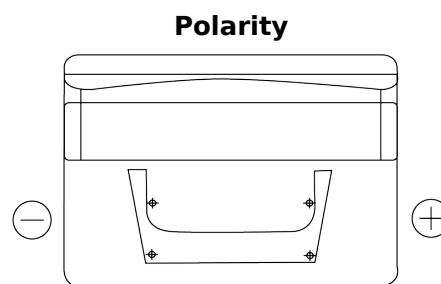

**Product overview**

Batteries for Cars

**Classic EC542**

Part number	EC542
Technology	Flooded
EAN/GTIN	3661024034852
Voltage	12 V
Capacity	54 Ah
CCA	500 A
Length	242 mm
Width	175 mm
Height	175 mm
Box size	LB2
Polarity	ETN 0
Terminal Type	EN taper post
Hold Down	B13
Weights (subject of variation)	12.90 kg