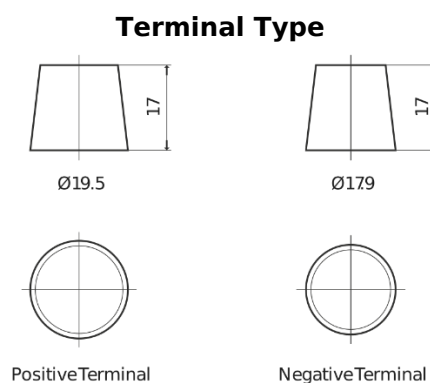

**Product overview**

Batteries for Cars

**Classic EC542**

Part number	EC542
Technology	Flooded
EAN/GTIN	3661024034852
Voltage	12 V
Capacity	54 Ah
CCA	500 A
Length	242 mm
Width	175 mm
Height	175 mm
Box size	LB2
Polarity	ETN 0
Terminal Type	EN taper post
Hold Down	B13
Weights (subject of variation)	12.90 kg